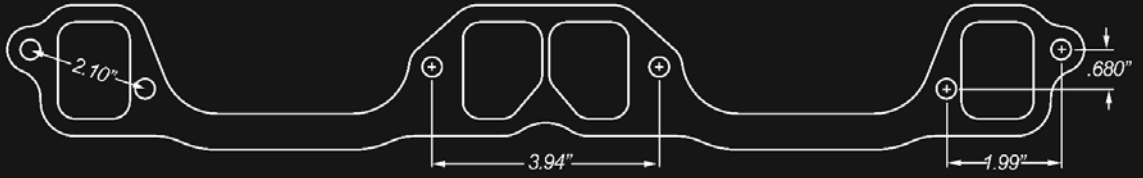

MOPAR

"LA" & Magnum
273-318-340-360

M880xx

Rec

M88052 1.63"
M88053 1.75"

1967-2002 OEM Cast Iron

M8111xx

SAP

M811153 1.75"

NEW! Edelbrock
Perf RPM Chrysler & 340
#60779 & #60179

M8101xx

SAP

M810112 1.63"

92-up 5.2 & 5.9 *Magnum*
Edelbrock Perf RPM *Magnum*
#60779 & #60179

M894xx

SAP

M89452 1.63"
M89453 1.75"

Spec Mopar "SP MO"
Brodix B-1 BA