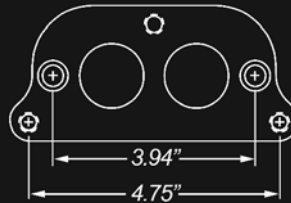

CHEVROLET
Gen I Small Block
7 Bolt
Stahl Pattern

C802xx

Round

C80223	1.75"	Use with AC80120 adapters or other Stahl pattern adapters. Also fits some <i>non-spread port</i> aftermarket heads such as: Brodix -8 / -10 / -11
C80224	1.88"	
C80225	2.00"	
C80226	2.13"	

C829xx

Square

C82963	1.75"	• Pontiac 867 • Chapman -10X • • All Pro 227 • (or use with AC80120 adapters)
C82964	1.88"	
C82965	2.00"	

7 Bolt
Stahl Pattern
Adapter Kit

AC80120
Aluminum Adapter Kit

Shown as one kit

For use with 23° Non Spread Port heads to allow the use of larger tube sizes than are possible with the stock bolt pattern.