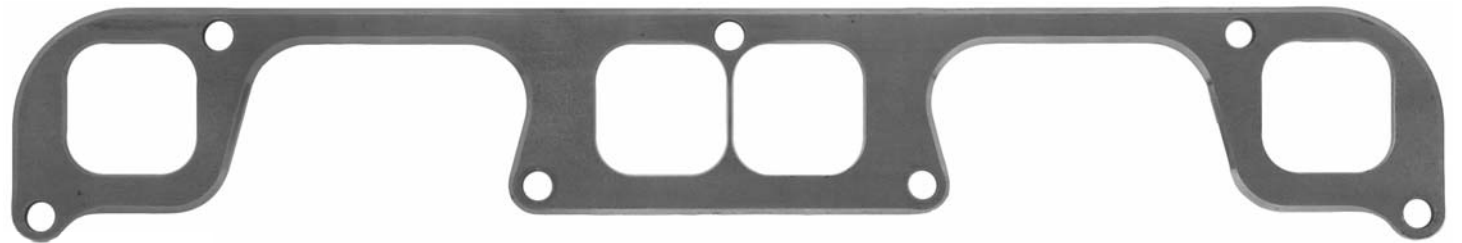

CHEVROLET
Gen I Small Block
7 Bolt
Stahl Pattern

C802xx

Round

C80223	1.75"	Use with AC80120 adapters or other Stahl pattern adapters. Also fits some <i>non-spread port</i> aftermarket heads such as: Brodix -8 / -10 / -11
C80224	1.88"	
C80225	2.00"	
C80226	2.13"	

C829xx

Square

C82963	1.75"	• Pontiac 867 • Chapman -10X • • All Pro 227 • (or use with AC80120 adapters)
C82964	1.88"	
C82965	2.00"	

7 Bolt
Stahl Pattern
Adapter Kit

AC80120
Aluminum Adapter Kit

Shown as one kit

For use with 23° Non Spread Port heads to allow the use of larger tube sizes than are possible with the stock bolt pattern.