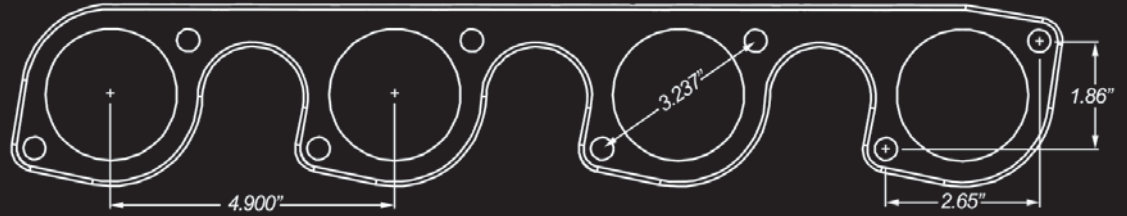

**CHEVROLET**  
 4.9" Bore Center  
 BBC/Olds DRCE II

**C828xx**

<b>Round</b>	C82827	2.25"	DRCE II
	C82828	2.38"	Pro-Filer 165 (4.9" b.c.)
	C82829	2.50"	

<b>Round</b>	C82827-I	2.25"	Pro-Filer 166 (5.0" b.c.)
	C82828-I	2.38"	
	C82829-I	2.50"	