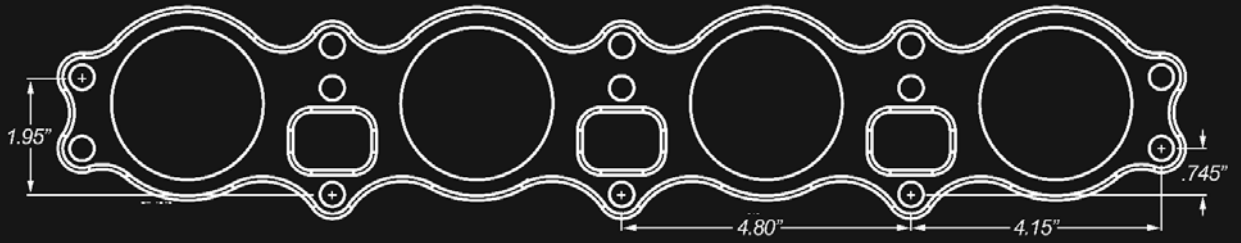

**MOPAR**

**Stage V Eng.  
Billet Hi Port**

**M8113xx**

**Round**

M811329 2.50"

**NEW!** Stage V Engineering  
Billet High Port  
"Top Alcohol Head"