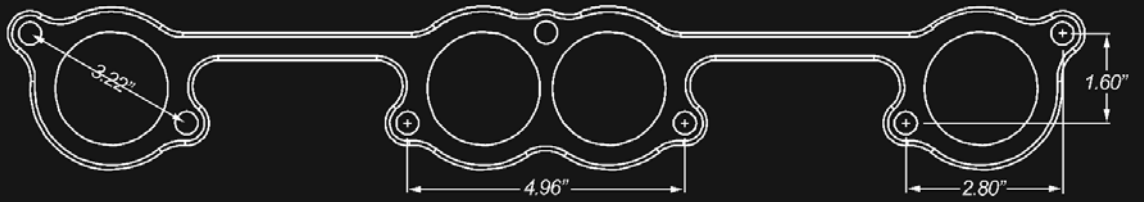

**MOPAR**

W-8  
Drag Race

**M891xx**

Round

M89124	1.88"	1997-up W-8 "Drag Head"
M89125	2.00"	
M89126	2.13"	