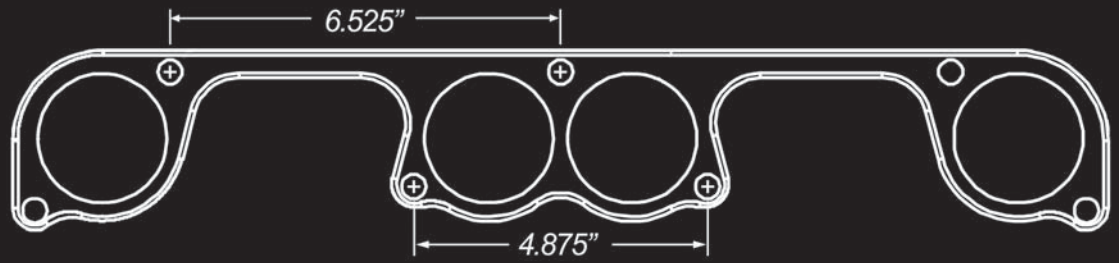

Pro Action

Original Australian Head

Not Stahl Pattern

C832xx

Pro Action 14 Degree
Original Australian sprint car head

Square

C83225 2.00"