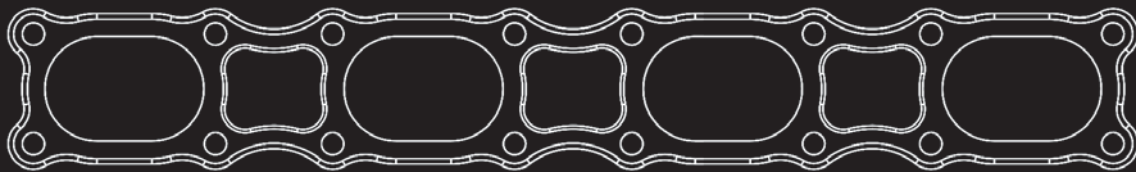

Chevrolet LT5
1990-1995 Corvette ZR-1

C819245

1990-1995 ZR-1 Corvette LT5 5.7L 32 Valve DOHC V8

Oval

C819245 2.00"

Add *I* for individual flanges