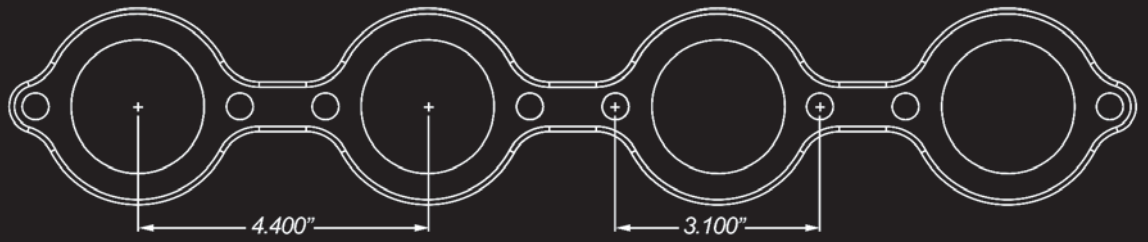

**All-Pro
LSW-R**
LSX Race Only Head

C81892x

All-Pro LSW-12-2

SAP

C818925 2.00"
C818926 2.13"